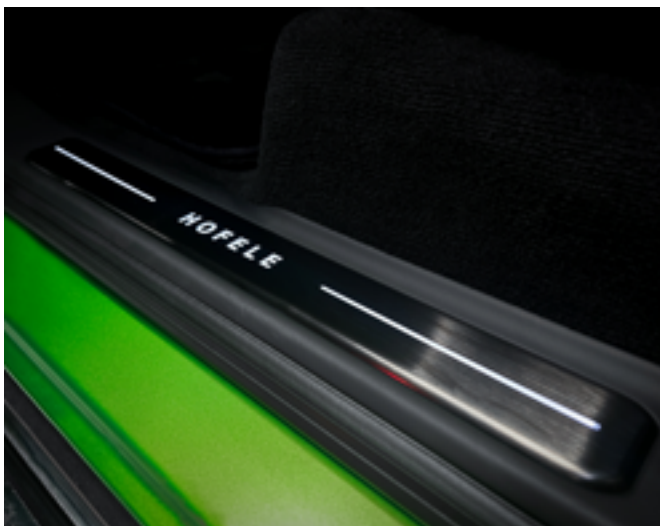

Illuminated Door Sills

Stainless Steel door sills white illuminated HOFELE logo

HF 167X4014 00