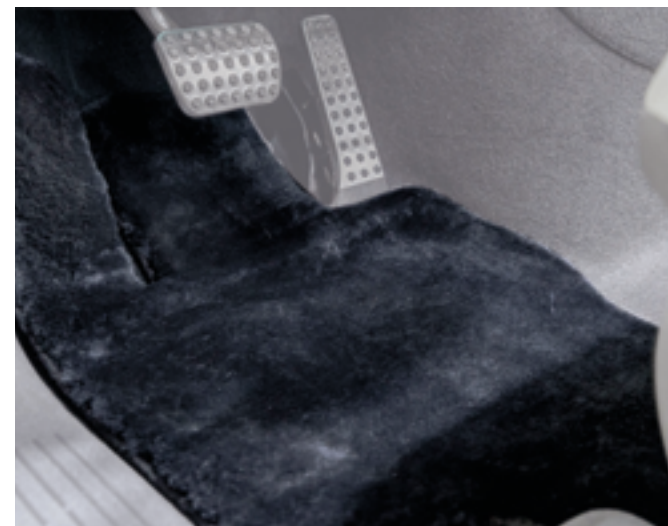

Lambswool Floor Mats

Set of 4 Lambswool Floor Mats for front and rear.

Available in colour of choice

HF 223W4008 00