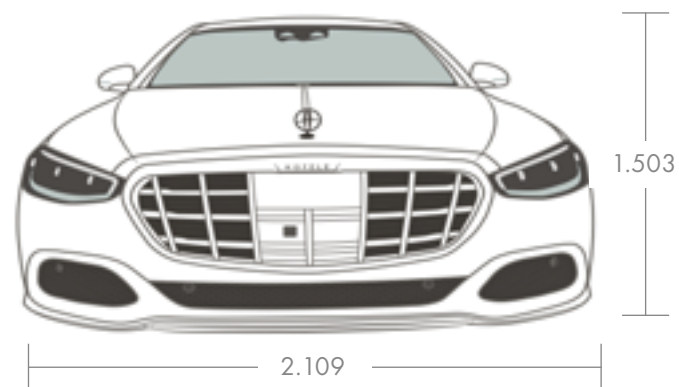

Technical Data.

Dimensions of HOFELE S-Class.