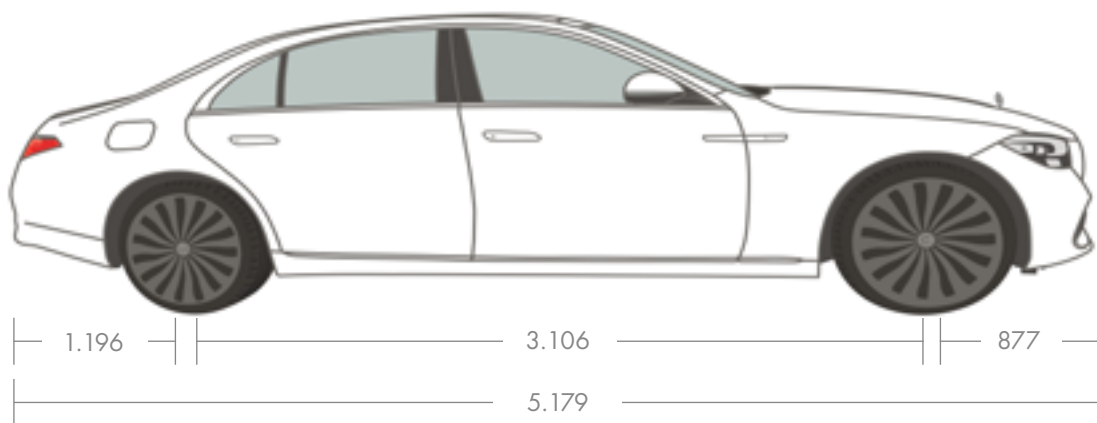

Technical Data.

Dimensions of HOFELE S-Class.